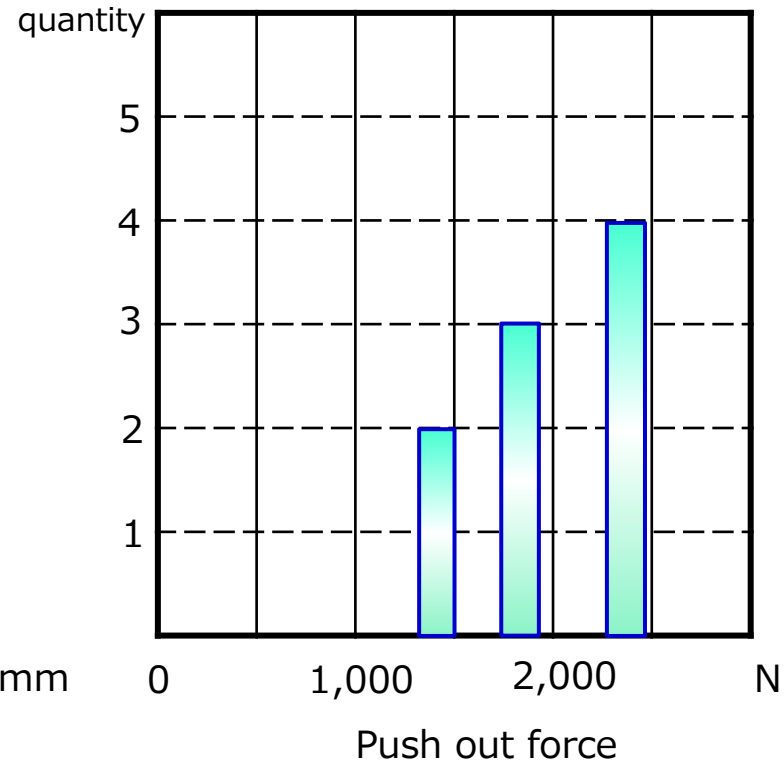

## Static accuracy

◇ Performance of outer diameter

◇ Push out force of rubber

Urethane bearings : IDφ4, ODφ16, width 5