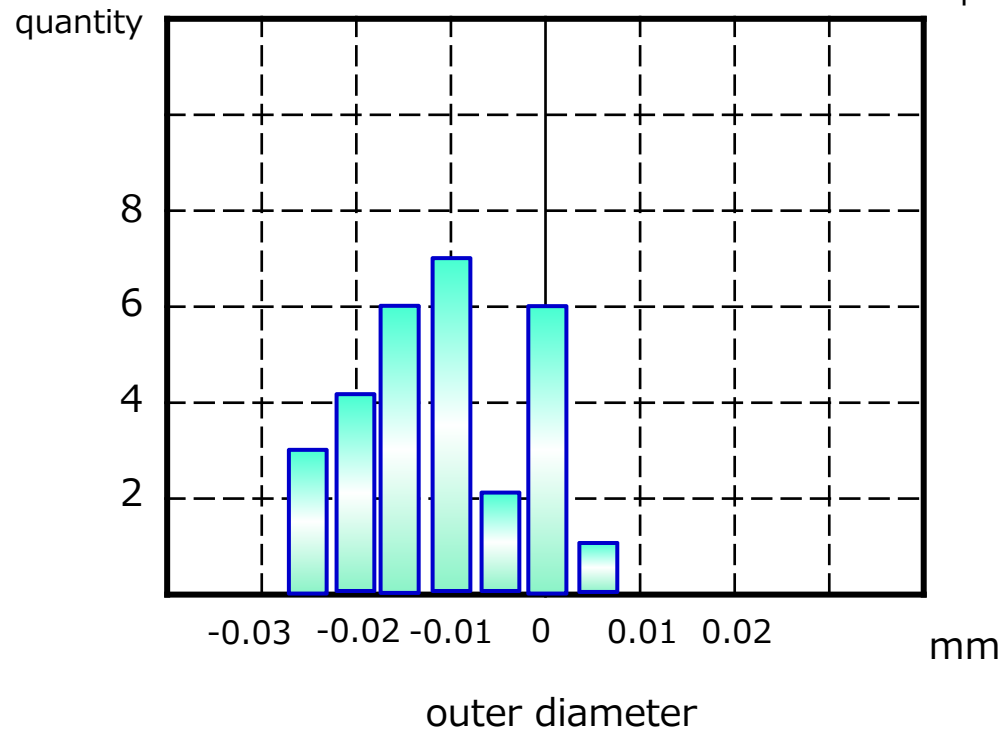

## Static accuracy

◇ Performance of outer diameter

◇ Push out force of rubber

Urethane bearings : IDφ4, ODφ16, width 5